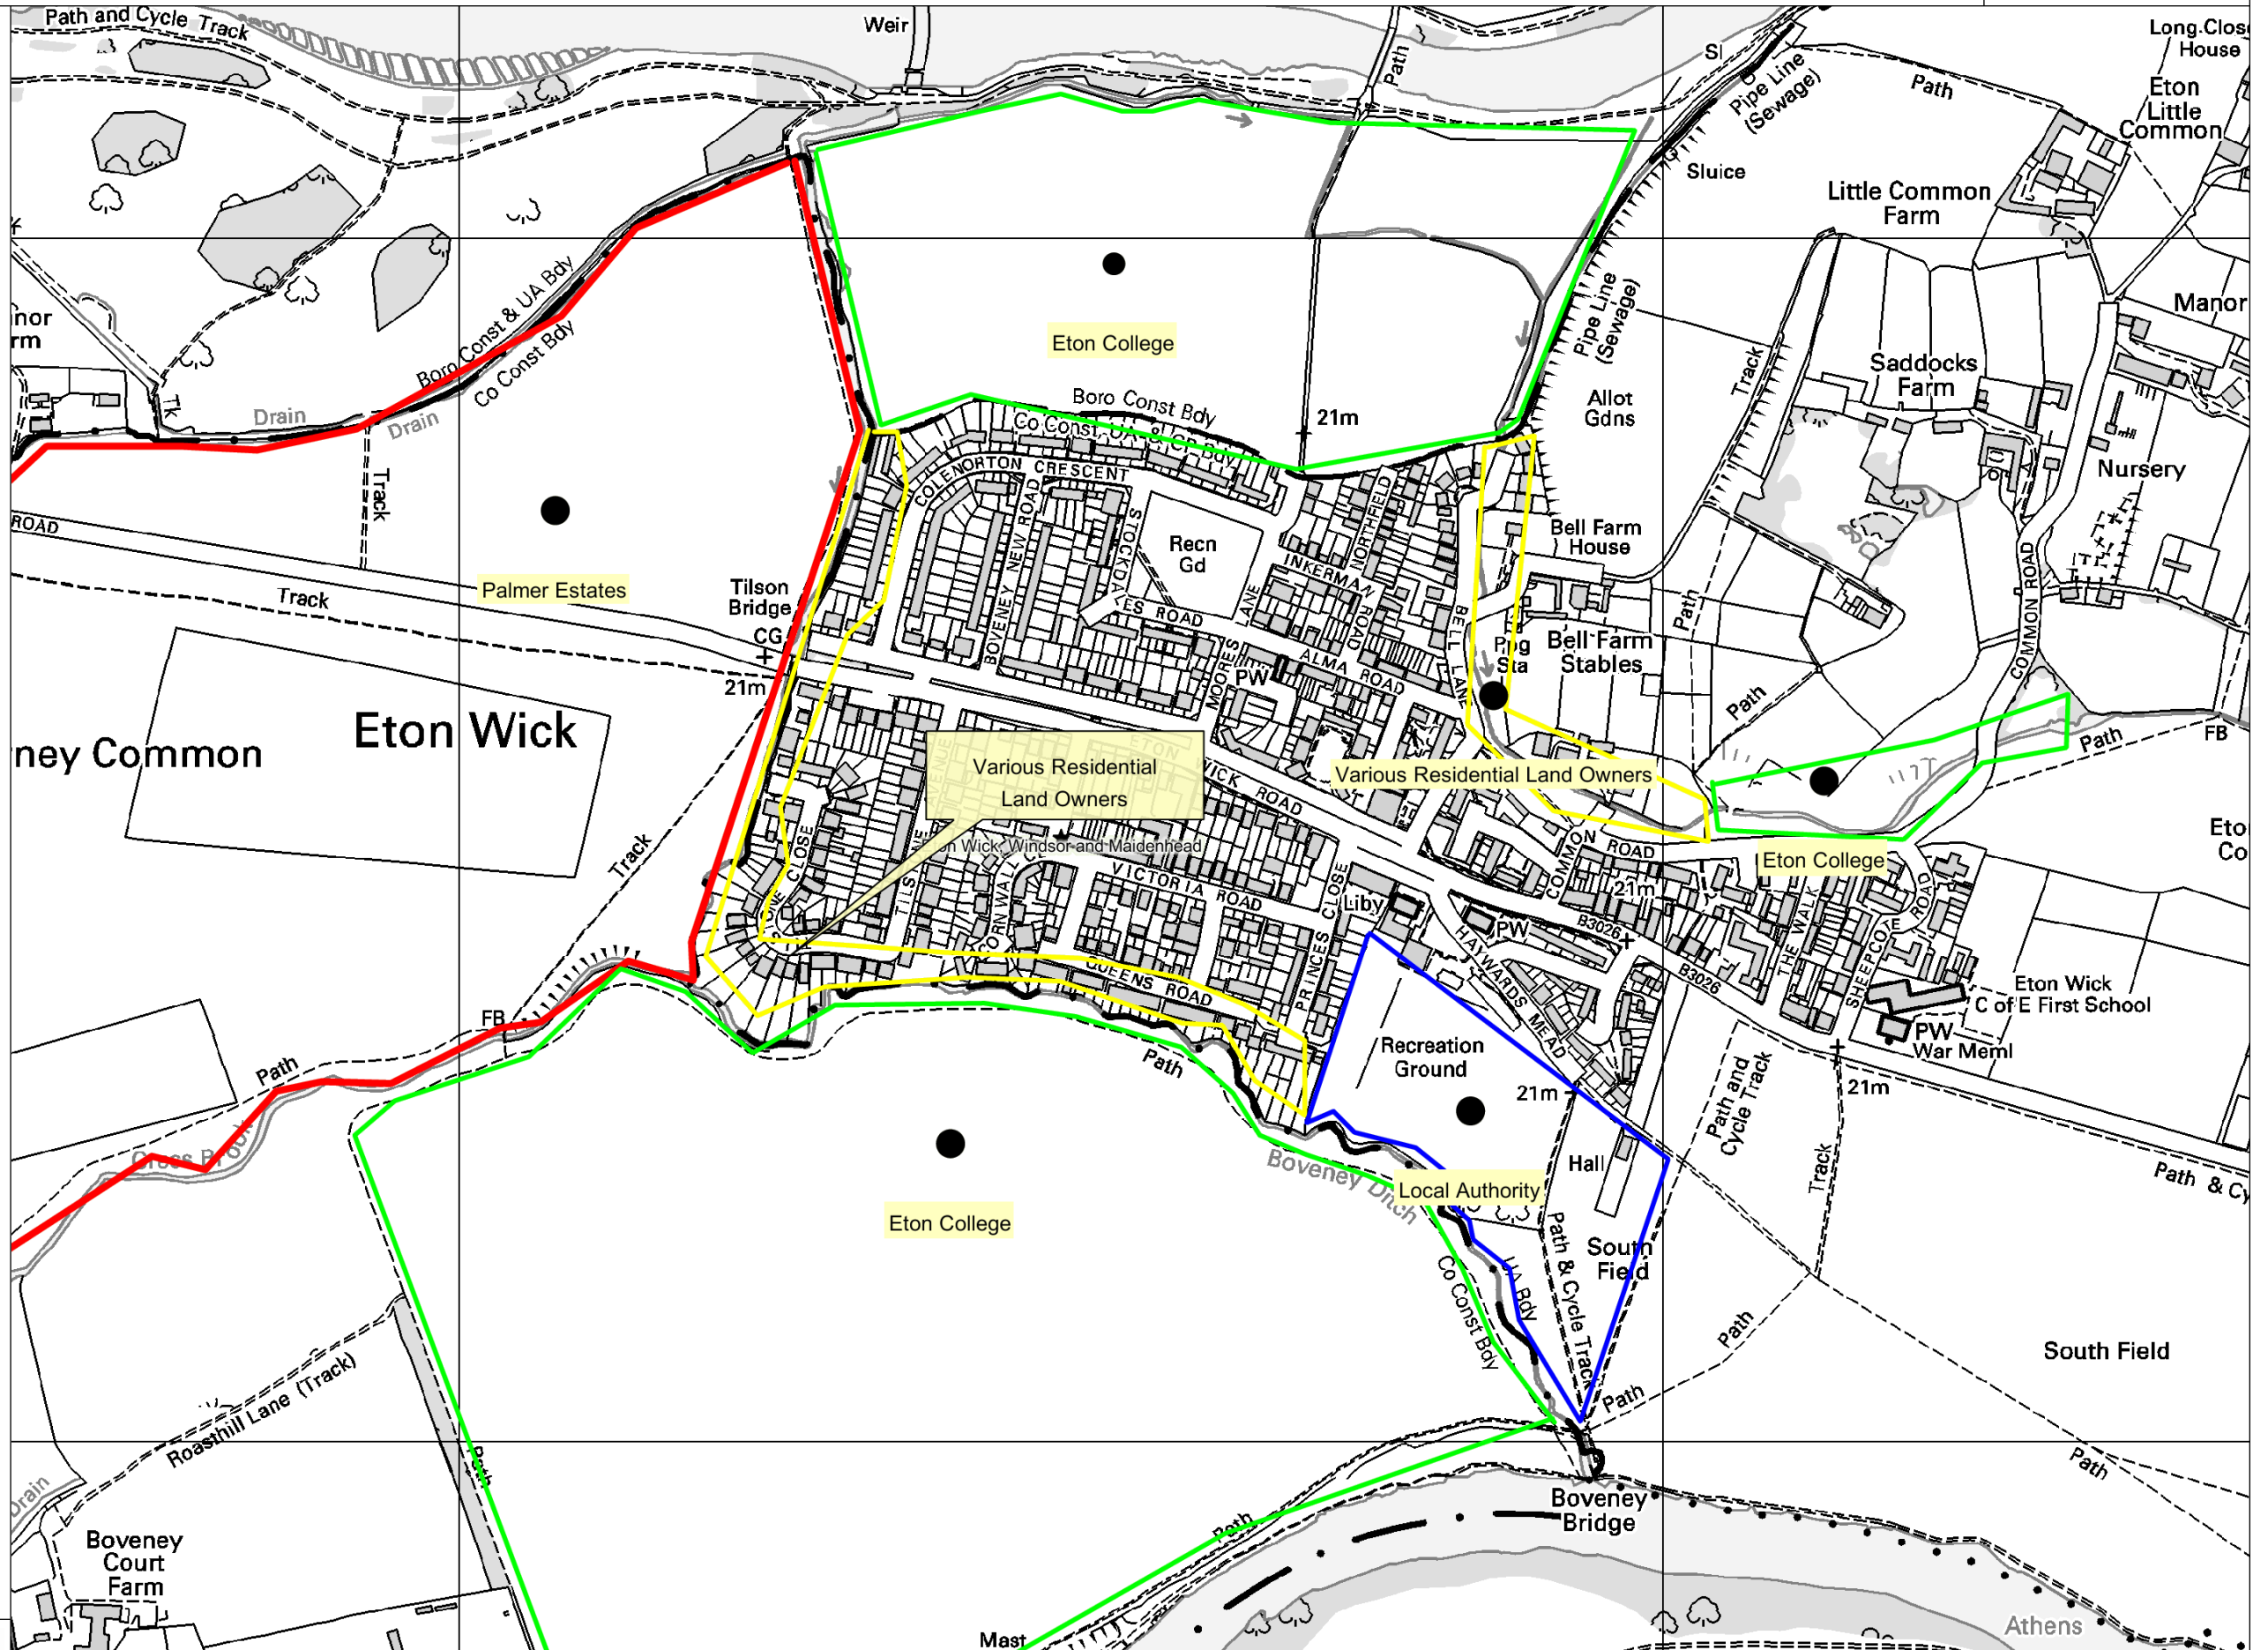

Eton Wick Riparian Land Ownership

Legend

Reproduced by permission of Ordnance Survey on behalf of HMSO. © Crown Copyright and database right 2014. Ordnance Survey licence number 100024198.