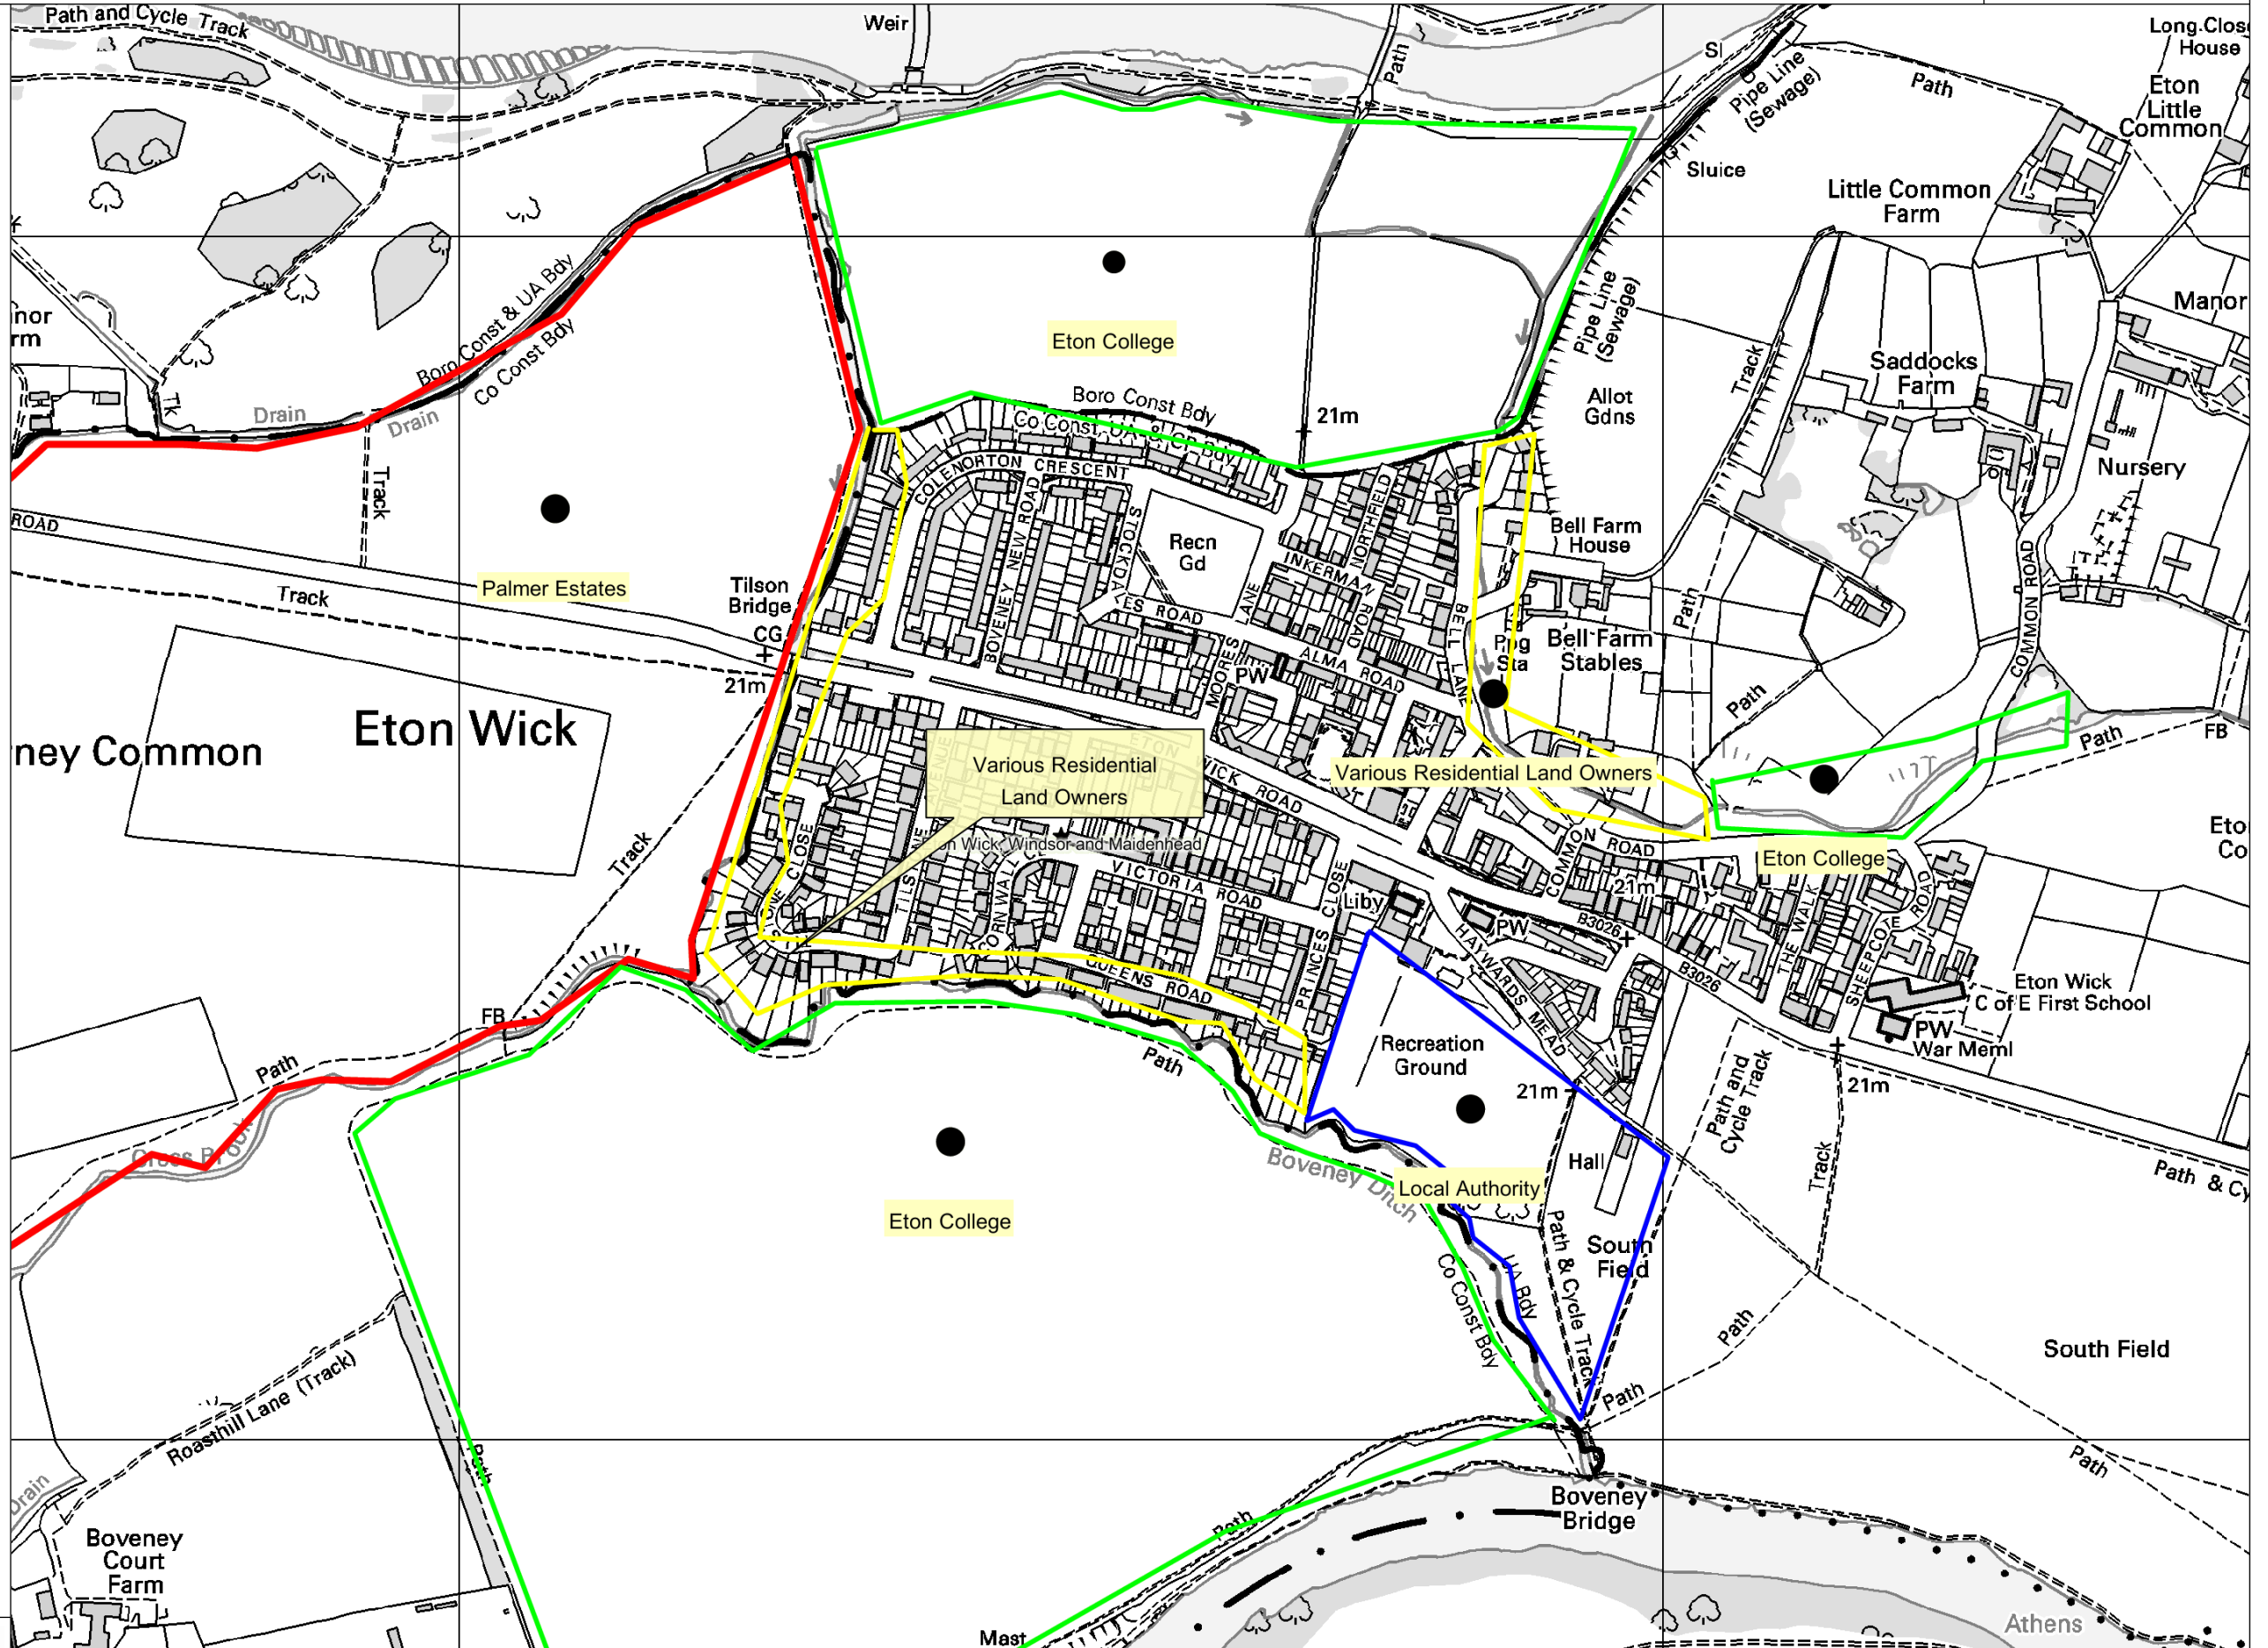

Eton Wick Riparian Land Ownership

Legend

Reproduced by permission of Ordnance Survey on behalf of HMSO. © Crown Copyright and database right 2014. Ordnance Survey licence number 100024198.