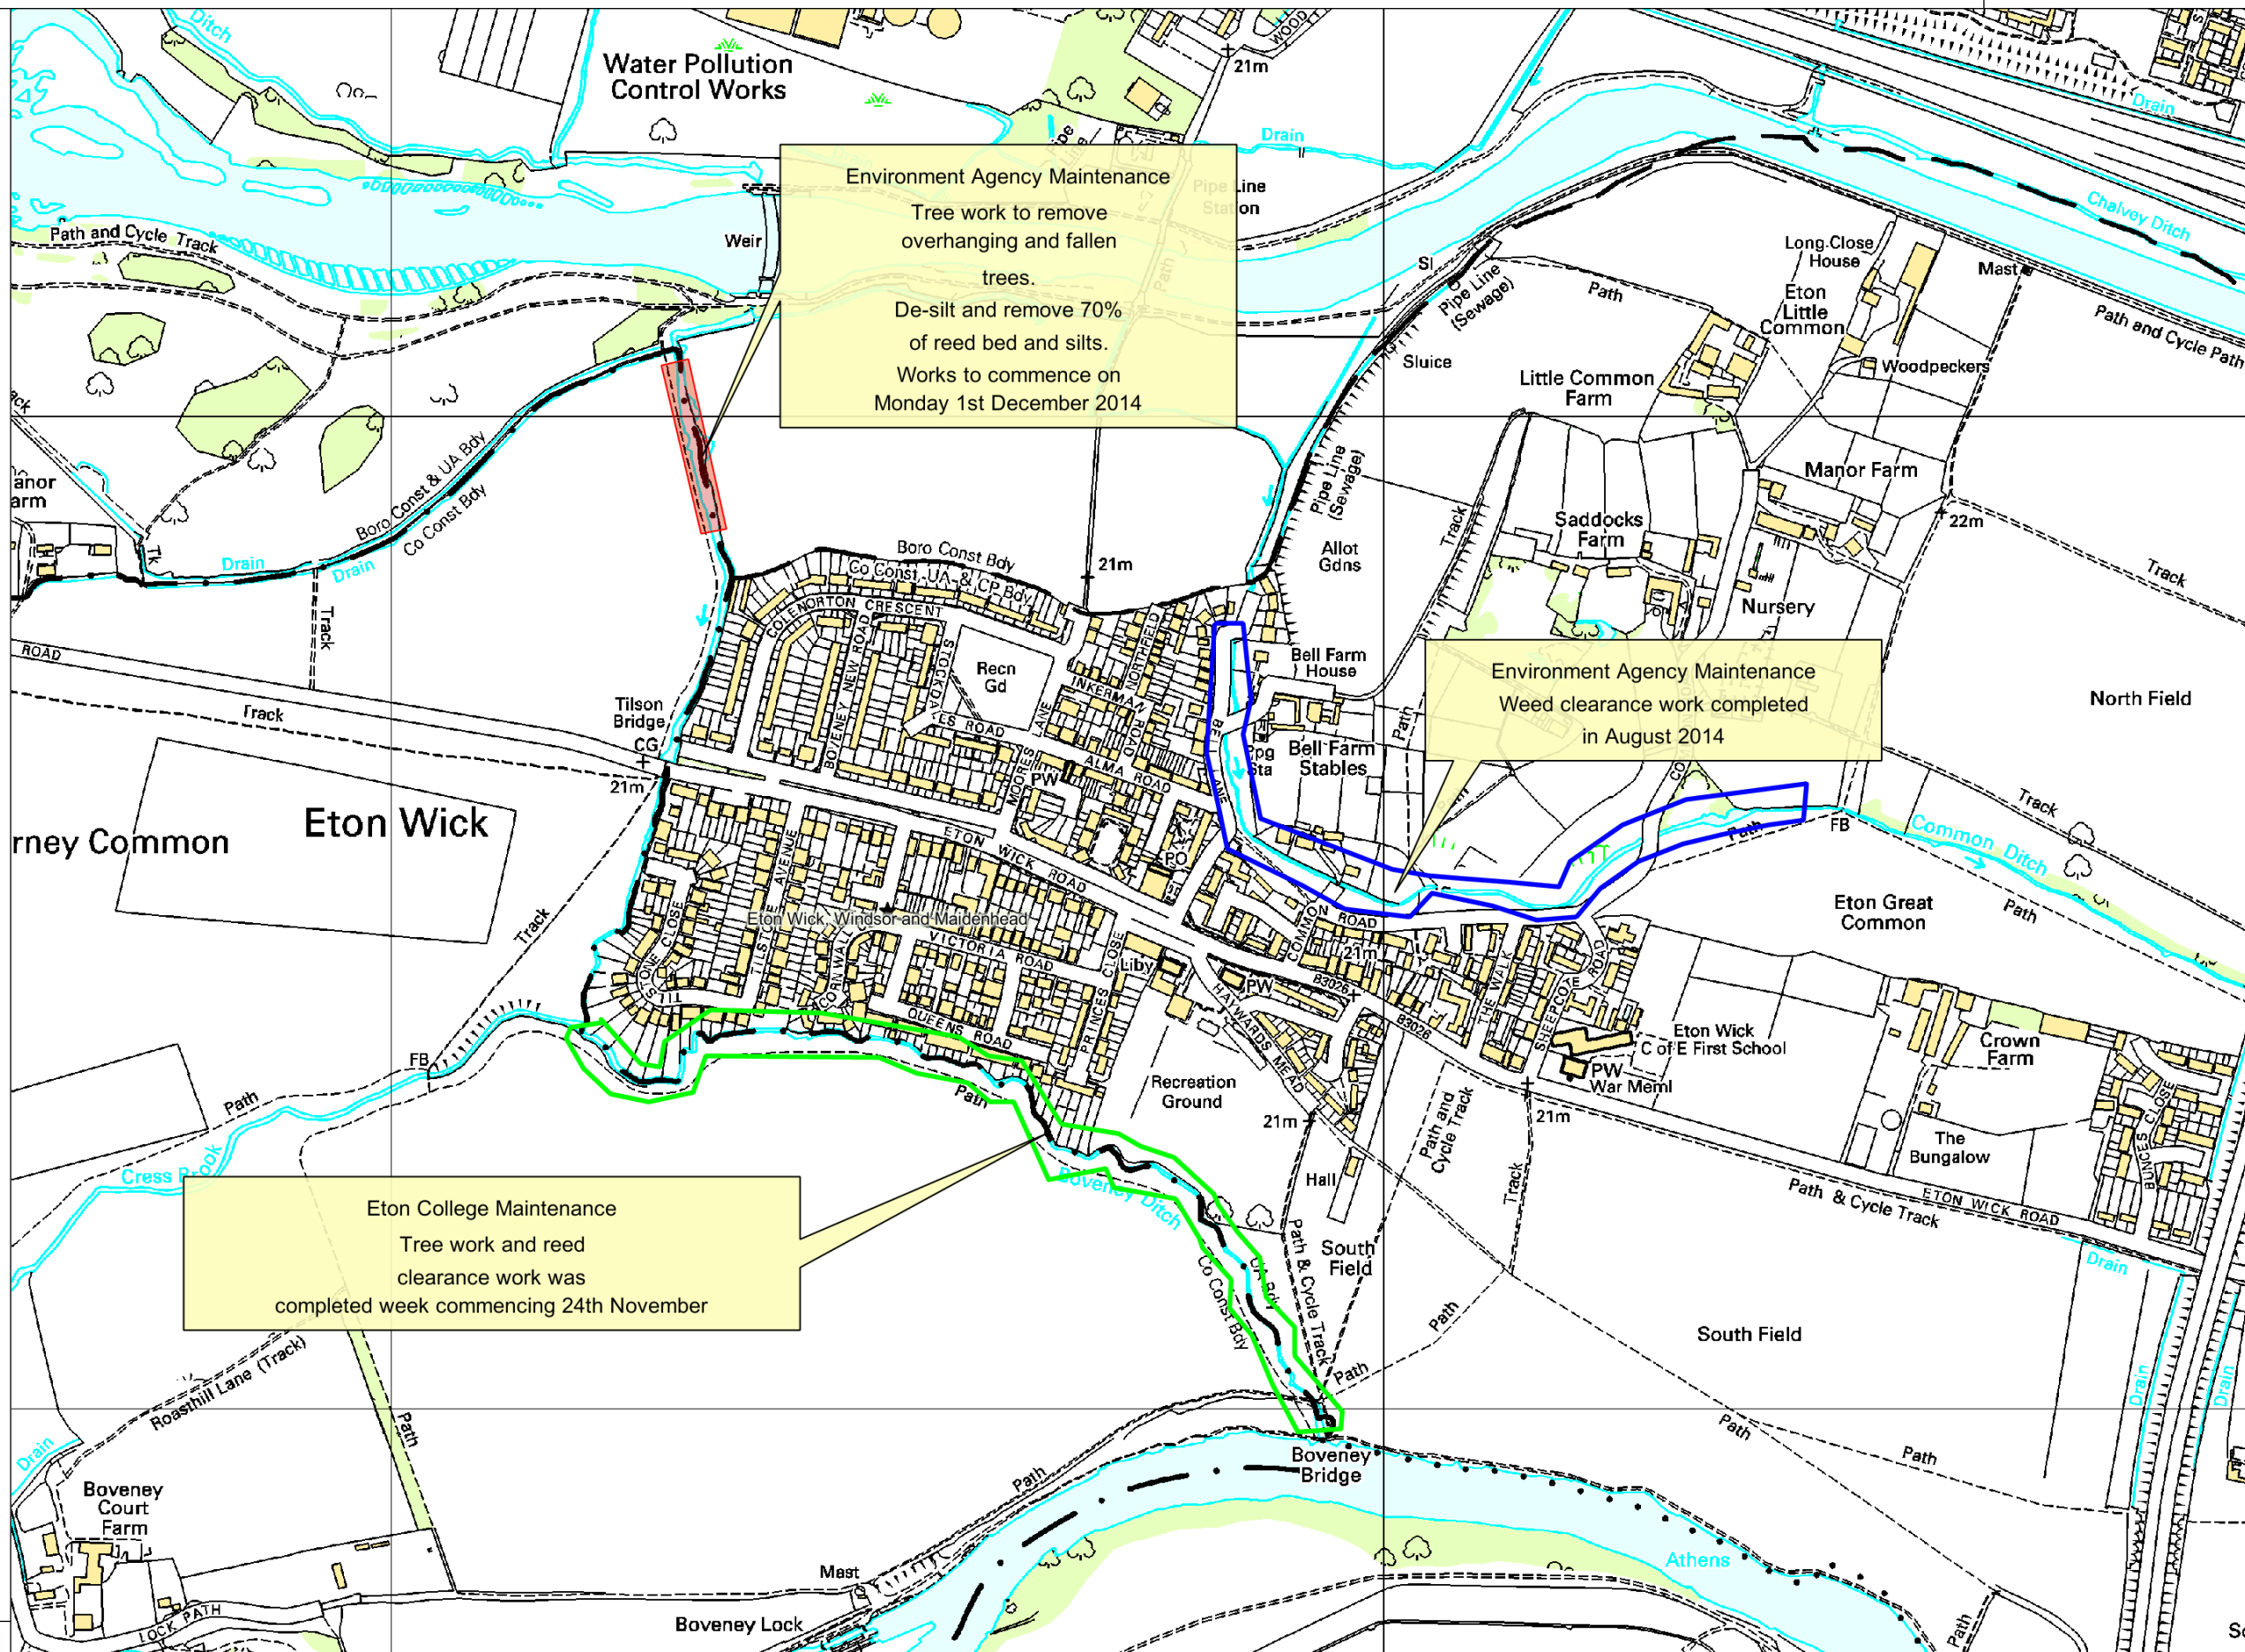

Eton Wick Maintenance Undertaken and Planned

Legend

Environment Agency Maintenance
 Tree work to remove overhanging and fallen trees.
 De-silt and remove 70% of reed bed and silts.
 Works to commence on Monday 1st December 2014

Environment Agency Maintenance
 Weed clearance work completed in August 2014

Eton College Maintenance
 Tree work and reed clearance work was completed week commencing 24th November